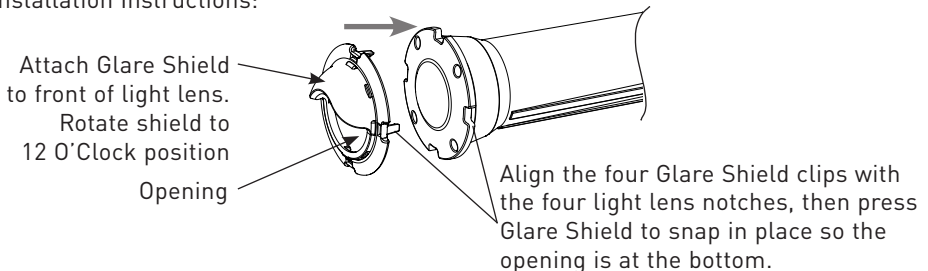

Installation Instructions:

Technical Support: Phone: (800) 831-7133 - Web site: www.pentairpool.com

© 2015 Pentair Water Pool and Spa, Inc. All rights reserved.

P/N 620312.A 11/2015