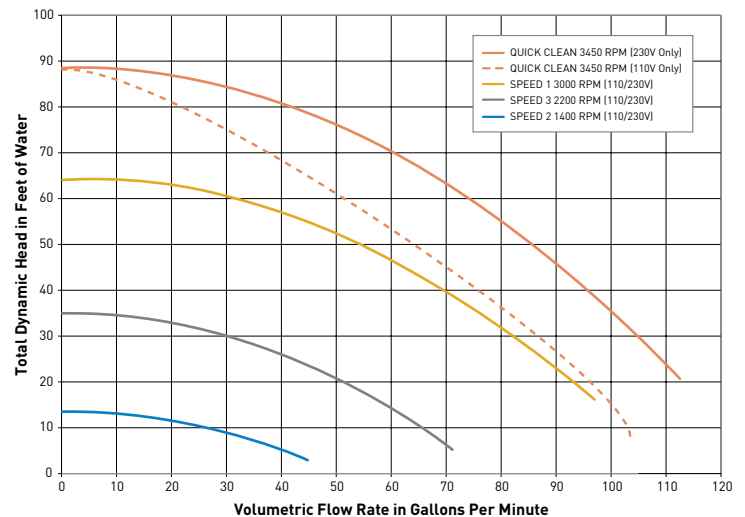

PERFORMANCE CURVES FOR PRESET SPEEDS

AVAILABLE FROM:

1620 HAWKINS AVE, SANFORD, NC 27330 800.831.7133 WWW.PENTAIRPOOL.COM

All Pentair trademarks and logos are owned by Pentair or one of its global affiliates. SuperFlo® and Eco Select® are registered trademarks of Pentair Water Pool and Spa, Inc. and/or its affiliated companies in the United States and/or other countries. Hayward® and Super Pump® are registered trademarks of Hayward Industries, Inc. Because we are continuously improving our products and services, Pentair reserves the right to change specifications without prior notice. Pentair is an equal opportunity employer.

pumps • filters • heaters • heat pumps • automation • lighting • cleaners • sanitizers • water features • maintenance products

4/15 Part # P1-236 ©2015 Pentair Water Pool and Spa, Inc. All rights reserved.